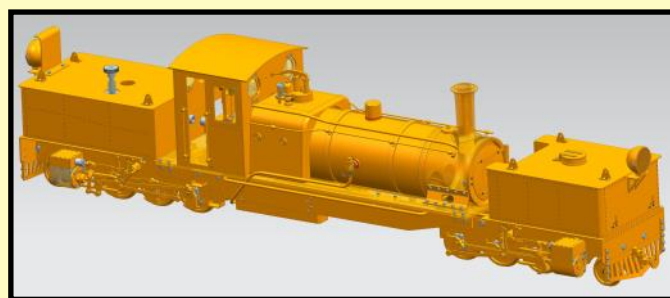

GRS History!

**A photographic history of
GRS products over the years**

We have been busy adding historic photographs to our website. Take a look for yourself and see some of the products we have produced over the years.
Look out for the sliding screen (shown opposite) on our Home Page and click to get taken to the page of photographs.

GRS HISTORY

We have been busy adding photographs of various models we have produced over the years since we started over 40 years ago!

Click the link below and make sure you scroll all the way down the page to view

[Click here to see some of the history of GRS](#)