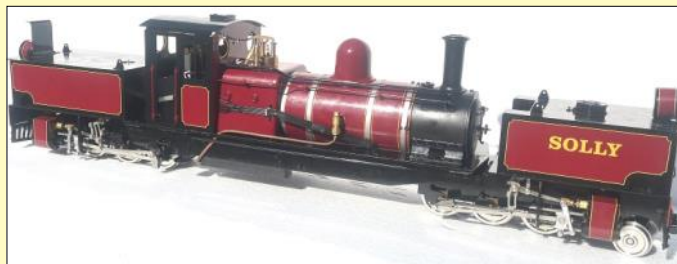

Exclusive from GRS:
Live Steam
NGGI | Garratt

Manufactured by Bowande in China - a quality maker of live steam engines from Gauge 1 to 1:3 Scale. Bowande are the largest manufacturer of live steam locos and supply product to a number of dealers around the world

See it running on our Youtube Channel
<https://youtu.be/ZJuIp_PdIPc>

Photos show the prototype model

- Dual 32/45mm gauge • Available in Lined Maroon, Lined Photo Grey, Lined BR Green & Plain Black • Twin Poker Burners • Displacement Lubricator • Goodall Valve • Water Gauge • Working Suspension • Walschaerts Valve Gear • Chuff Pipe • Removable Cab Roof • Opening Smokebox Door
- Optional Radio Control in both 2.4GHz 2 stick or Fosworks - Price to be confirmed

PRICE: £5500.00 (MANUAL VERSION)

TAKING ORDERS NOW

£100 DEPOSIT SECURES YOUR LOCO

Almost 50% Of The Batch Already Sold!