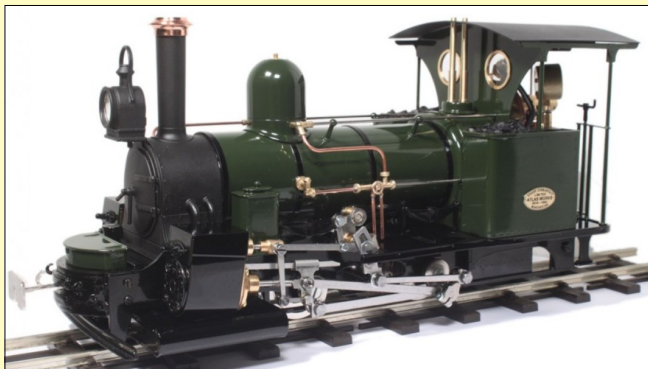

New Roundhouse Darjeeling A Class

- Radio Controlled
- Insulated Wheels Included
- Gauge Adjustable
- Manual Version In Development

RHDARC

Price: £2715.00