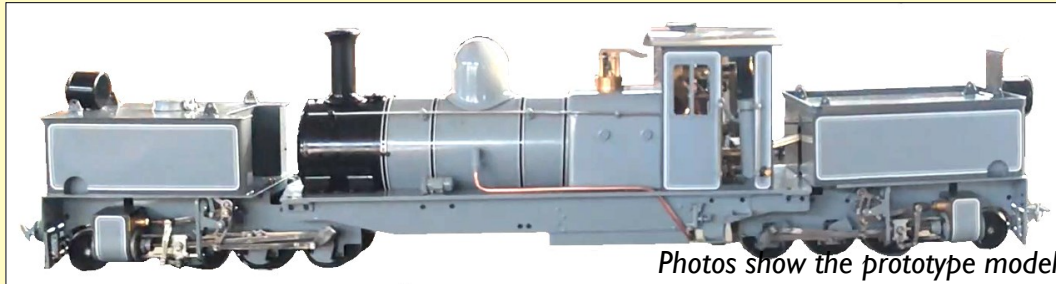

GRS Live Steam NGG I Garratt

- Dual 32/45mm gauge • Available in Lined Maroon, Lined Photo Grey, Lined BR Green & Plain Black • Twin Poker Burners • Displacement Lubricator • Goodall Valve • Water Gauge • Working Suspension • Walschaerts Valve Gear • Chuff Pipe • Removable Cab Roof • Opening Smokebox Door • Optional Radio Control in both 2.4GHz 2 stick or Fosworks

PRICE: £5500.00

From April 13th Onwards, Price Will Increase to £5999.00

Order Now To Take Advantage Of Our Current Price While It's Still Available!

£100 DEPOSIT SECURES YOUR LOCO