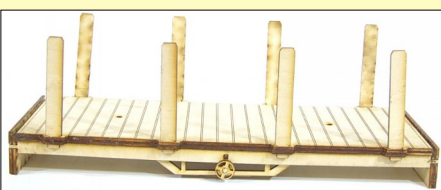

Description	Product Code	Was	Now
Lasercut Lineside Hut Kit	NPW20	£ 36.00	£ 18.00
Lasercut Station Building Kit	NPW19	£ 40.00	£ 20.00
Lasercut Workman's Cabin Kit	NPW21	£ 32.99	£ 16.50
7/8th Scale Coal Bunker Kit	NPW78CBK	£ 35.00	£ 17.50
7/8th Scale Bogie Platform wagon	NPW78BGPLAT	£ 55.00	£ 27.50
7/8th Scale Bogie Staved Wagon	NPW78BGSTAFF	£ 55.00	£ 27.50
7/8th Scale Industrial Tipper	NPW78INDTIP	£ 35.00	£ 17.50
Platform Wagon 7/8ths scale	NPW78plat	£ 35.00	£ 17.50
7/8th Scale Industrial Platform Wagon Kit	NPW78INDPLAT	£ 35.00	£ 17.50
7/8th Scale Workmans Cabin	NPW78CAB	£ 40.00	£ 20.00

New Kippo Models Range

KIPPO MODELS

Over the course of the next year, Kippo Models will be slowly discontinuing their current range of cast resin kits and replacing them with a brand new range of FDM 3D printed kits. This will affect both Kippo Models and British Outline Buildings and will be easier to build and paint as they will mostly consist of one large piece.

This is your last chance to order from their current catalogue as once they are discontinued they will be gone for good. Please call, email or go on our website to see what's available.