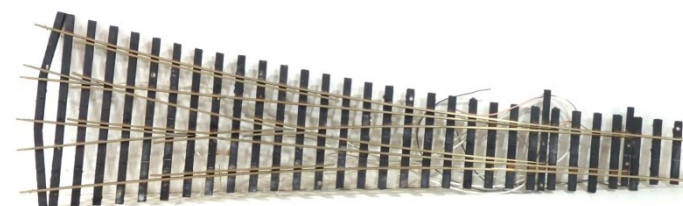

SECOM2827 £100.00

SECOM2756 £299.00

SECOM2747 £299.00

SECOM2721 £175.00

SECOM2786 £100.00

SECOM2782 £100.00

SECOM2713 £599.00

SECOM2704 £599.00

SECOM2894 £100.00

SECOM2865 £100.00

SECOM2841 £140.00

SECOM2859 £100.00

Please see the list at the back of the newsletter for the full range

End Of Line Kingscale Gauge 3

SC006 Gresley A4 Pacific
"Golden Eagle", LNER
Apple Green **£5995.00**